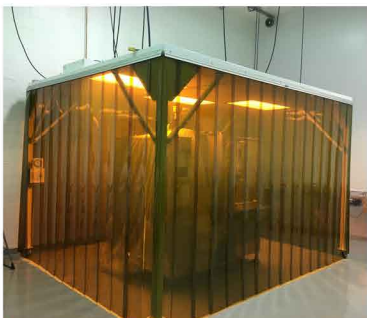

## Medical Cannabis Air Filtration

**Air Shower with Roll-up Doors**

**Air Showers & Tunnels of various configurations and sizes to minimize particulates and cross-contamination.**

**Air Shower Tunnel**

**HEGA-HEPA Filter Fan System (Carbon Canisters & HEPA Filters)**

**HVAC filter systems with Carbon (HEGA), HEPA filters, or both. Fans, VFD's, skid-base are just some of the options available.**

**HEGA (Carbon) Canister Odor-Control Unit**

**Soft-wall Clean-Rooms (Fixed or Portable)**